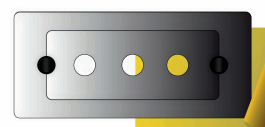

HD Digital Satellite Receiver

Mounting Kit Included

Quantity per package: 1
Product size: 120 x 80 x 20 (mm)
Product weight NETTO: 220 g
GB] Box size: 160 x 107 x 80 (mm)
[GB] BRUTTO Weight: 302 g
Quantity of collective carton: 20
MC] Collective carton size: 420 x 340 x 245 (mm)
MC] Collective carton weight: 6,8 kg
MC on EURO pallet: 48
Pallet height: 211
8528711900