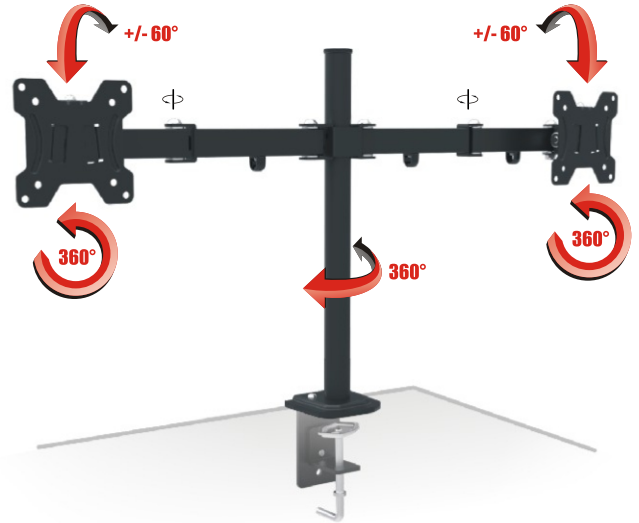

DESK MOUNT STAND FOR MONITOR TV/PLASMA/LCD/LED
TISCHHALTEUNG FÜR MONITOR TV/PLASMA/LCD/LED
UCHWYT STOŁOWY DO MONITORA TV/PLASMA/LCD/LED

AX PIXEL TWIN 13"~27"

Designed in Italy

Stefano Ferrero